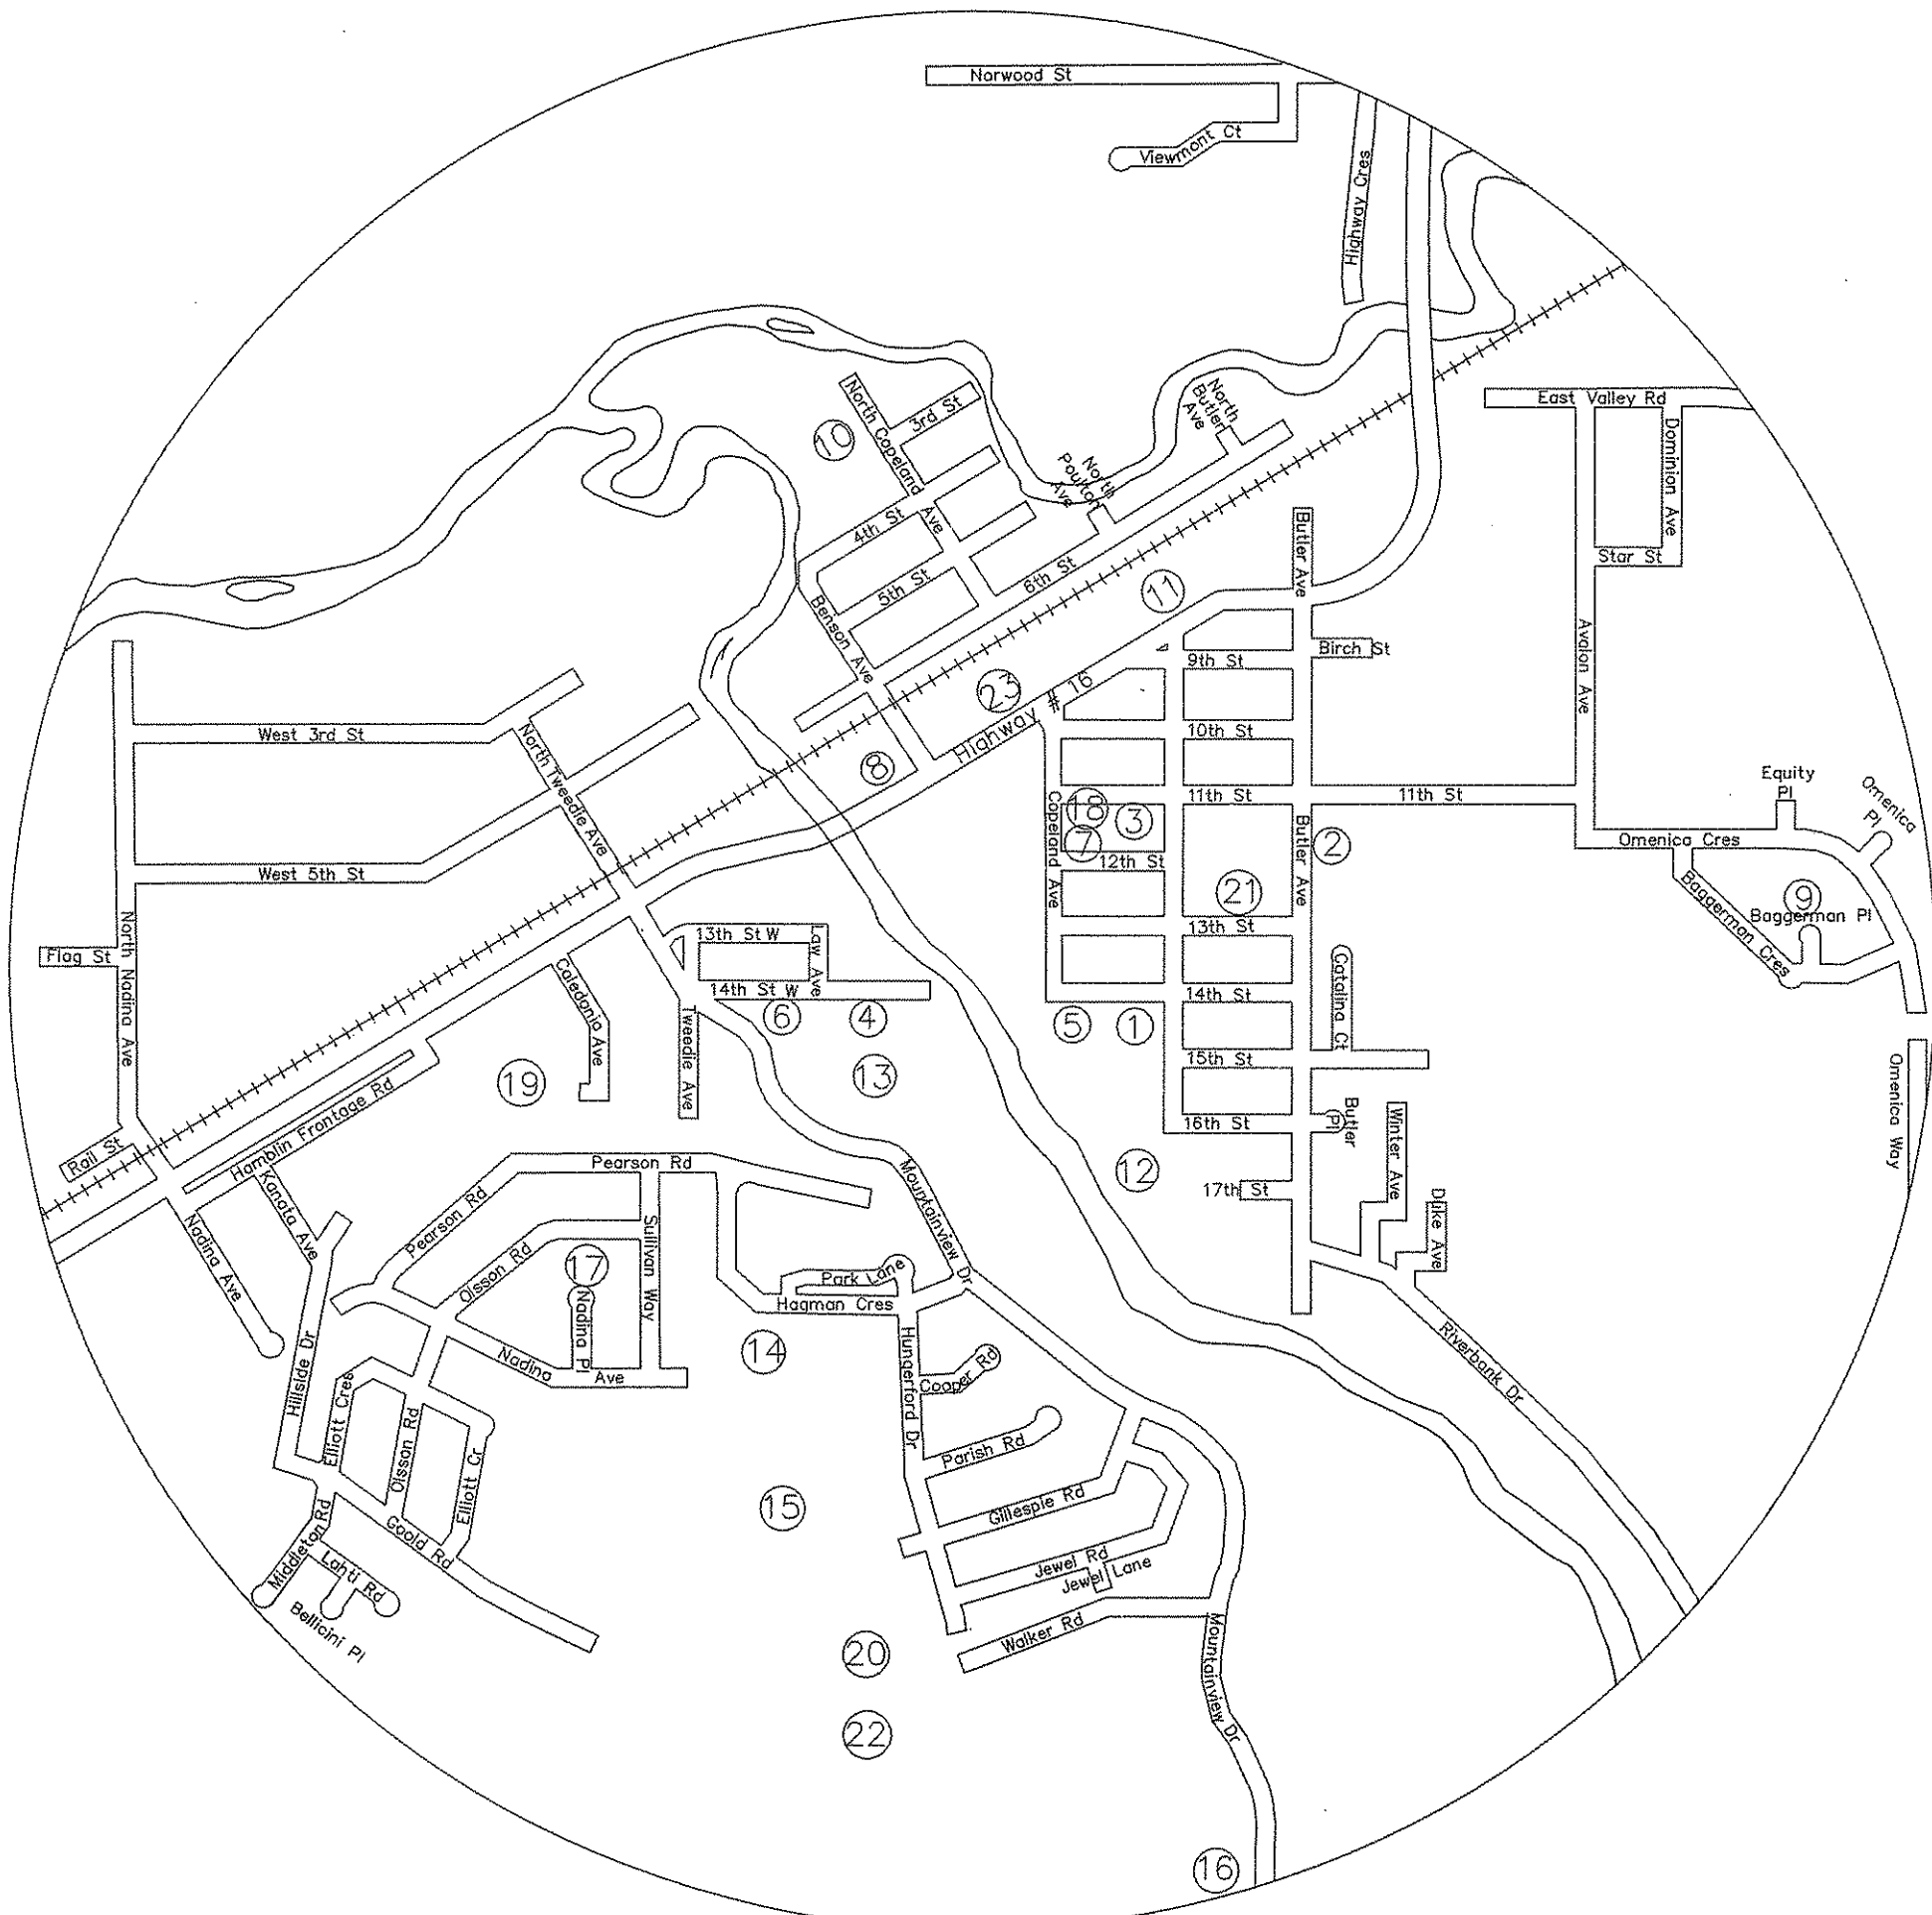

District of Houston Houston and Area Roads

Downtown Houston

- 1 Arena
- 2 Community Hall
- 3 Fire Hall
- 4 Health Centre
- 5 Leisure Centre
- 6 Library
- 7 Municipal Office
- 8 Museum
- Parks
 - 9 Avalon Park
 - 10 Northside Park
 - 11 Steelhead Park
 - 12 Alexandra Park
 - 13 Jamie Baxter Park
 - 14 Hagman Park
 - 15 Duck Pond
 - 16 Four Seasons Park
 - 17 Nadina Park
- 18 RCMP
- Schools
 - 19 Houston Christian School
 - 20 Houston Secondary School
 - 21 Silverthorne Elementary School
 - 22 Twain Sullivan Elementary School
 - 23 Visitor Information Centre