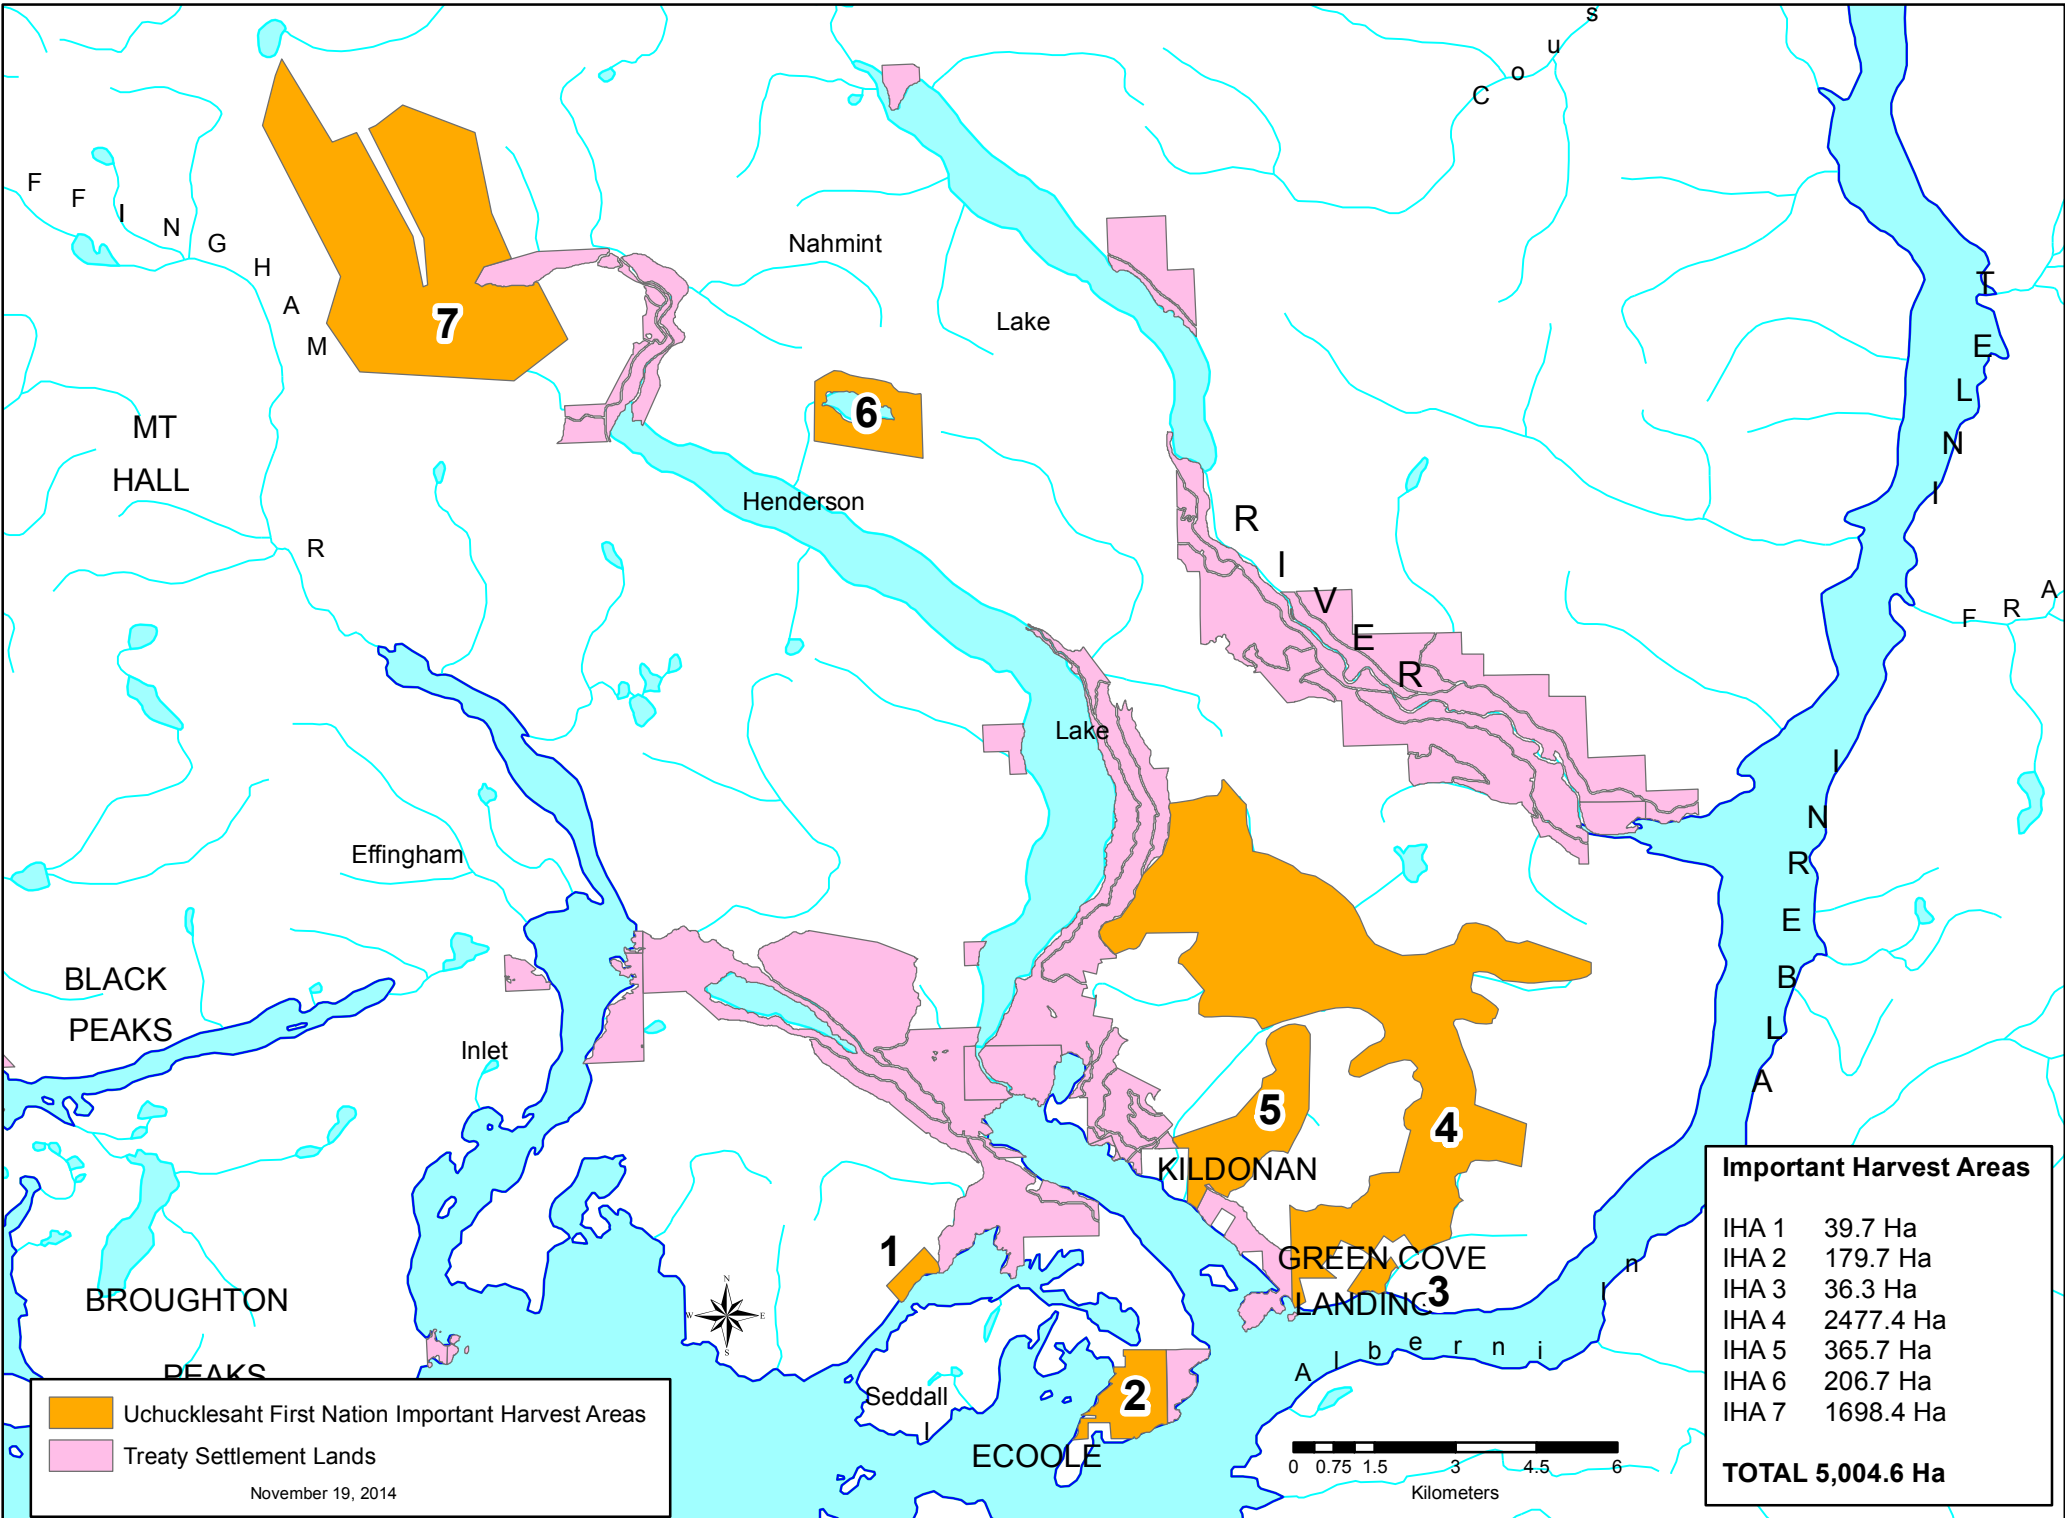

Uchucklesaht First Nation Important Harvest Areas

Important Harvest Areas	
IHA 1	39.7 Ha
IHA 2	179.7 Ha
IHA 3	36.3 Ha
IHA 4	2477.4 Ha
IHA 5	365.7 Ha
IHA 6	206.7 Ha
IHA 7	1698.4 Ha
TOTAL	5,004.6 Ha

Uchucklesaht First Nation Important Harvest Areas
 Treaty Settlement Lands
 November 19, 2014